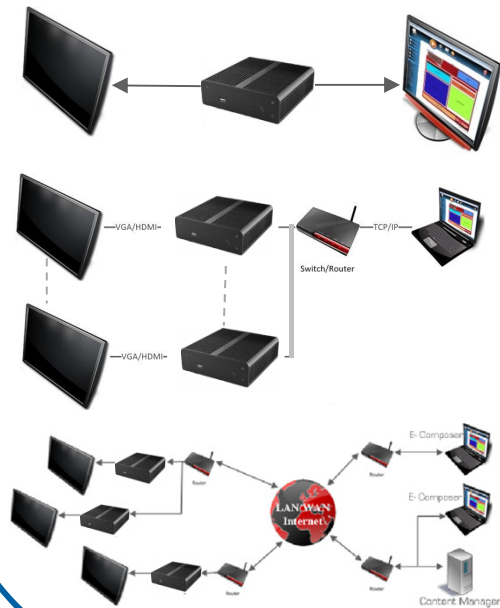

***EurosignDS Players** are turn key appliances which combine with **DS Composer** software to provide a cost effective signage solution that's intuitive to use. DS Composer is pre installed on the player affording a stand alone signage solution. A networked solution is deployed by installing **DS Network Composer** on a client PC. DS Network Composer automatically finds connected DS players, completing the network setup.*

Coffee	€1
Tea	€1
Chocolate Cake	€1.50
Ham Roll	€2
Iced Tea	€0.50
Cola	€0.80

This is a P2B Project with HD video and live TV.....

Quickly and easily compose your screen layout; update screen with a click !

DS P2B Player Specification

Processor	Intel Core® i3 3217-U
Memory / HDD	4GB DDR-III / 32GB SSD mSATA
I/O	3 x USB 2.0
Network	10/100/1000 Mbps Ethernet
Video	Dual HDMI (HDMI 1.4a) outputs for dual independent display
Audio	Audio Line Out
Operating System	Windows 7 Embedded
Application S/W	EurosignDS Player, Eurosign Player Monitor EurosignDS Composer
Power Supply	60W external adapter
Dimensions	150 x 150 x 47mm (4" form factor)
Warranty	2 years
Options	Dual Channel Player, TV, Queue Management

EurosignDS Configurations

Stand Alone : Single platform for composer and signage screen

Local Network : Compose on networked PC and deliver to 1 or more DS players.

Internet : Compose on networked PC's and deliver to many DS players.