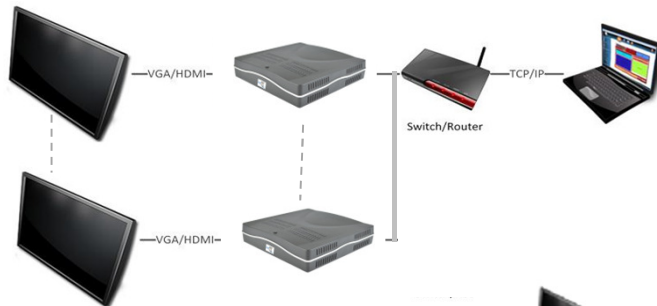

EurosignDS Configurations

1. Stand Alone

Single platform for composer and signage screen