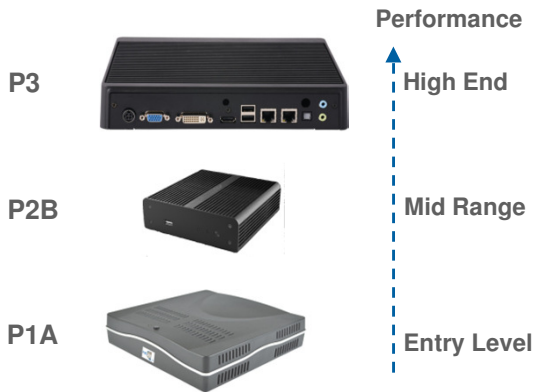

Eurosign DS Players

- Fanless HD Media platforms
- Solid State Disk (standard on P1A&P2B)
- Built-in player & composer software.
- Industry standard Hardware
- Windows7 embedded operating system.
- Intel Dual Atom & Core i3 / i5 Technology,
- High performance Intel HD graphics
- Two Independent Graphics Outputs
- 2 year swap-out warranty

Play any content from still images, to flash animations to HD video. Show video streams, RSS feeds, HTML web pages. Easily create notices with embedded pictures or pricelists, tables & menu's; show today's weather in your area or display the latest news...