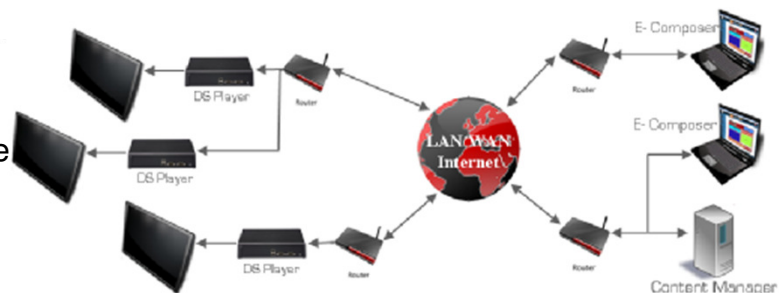

3. WAN / Internet*

For larger networks with multiple players and composers located anywhere.